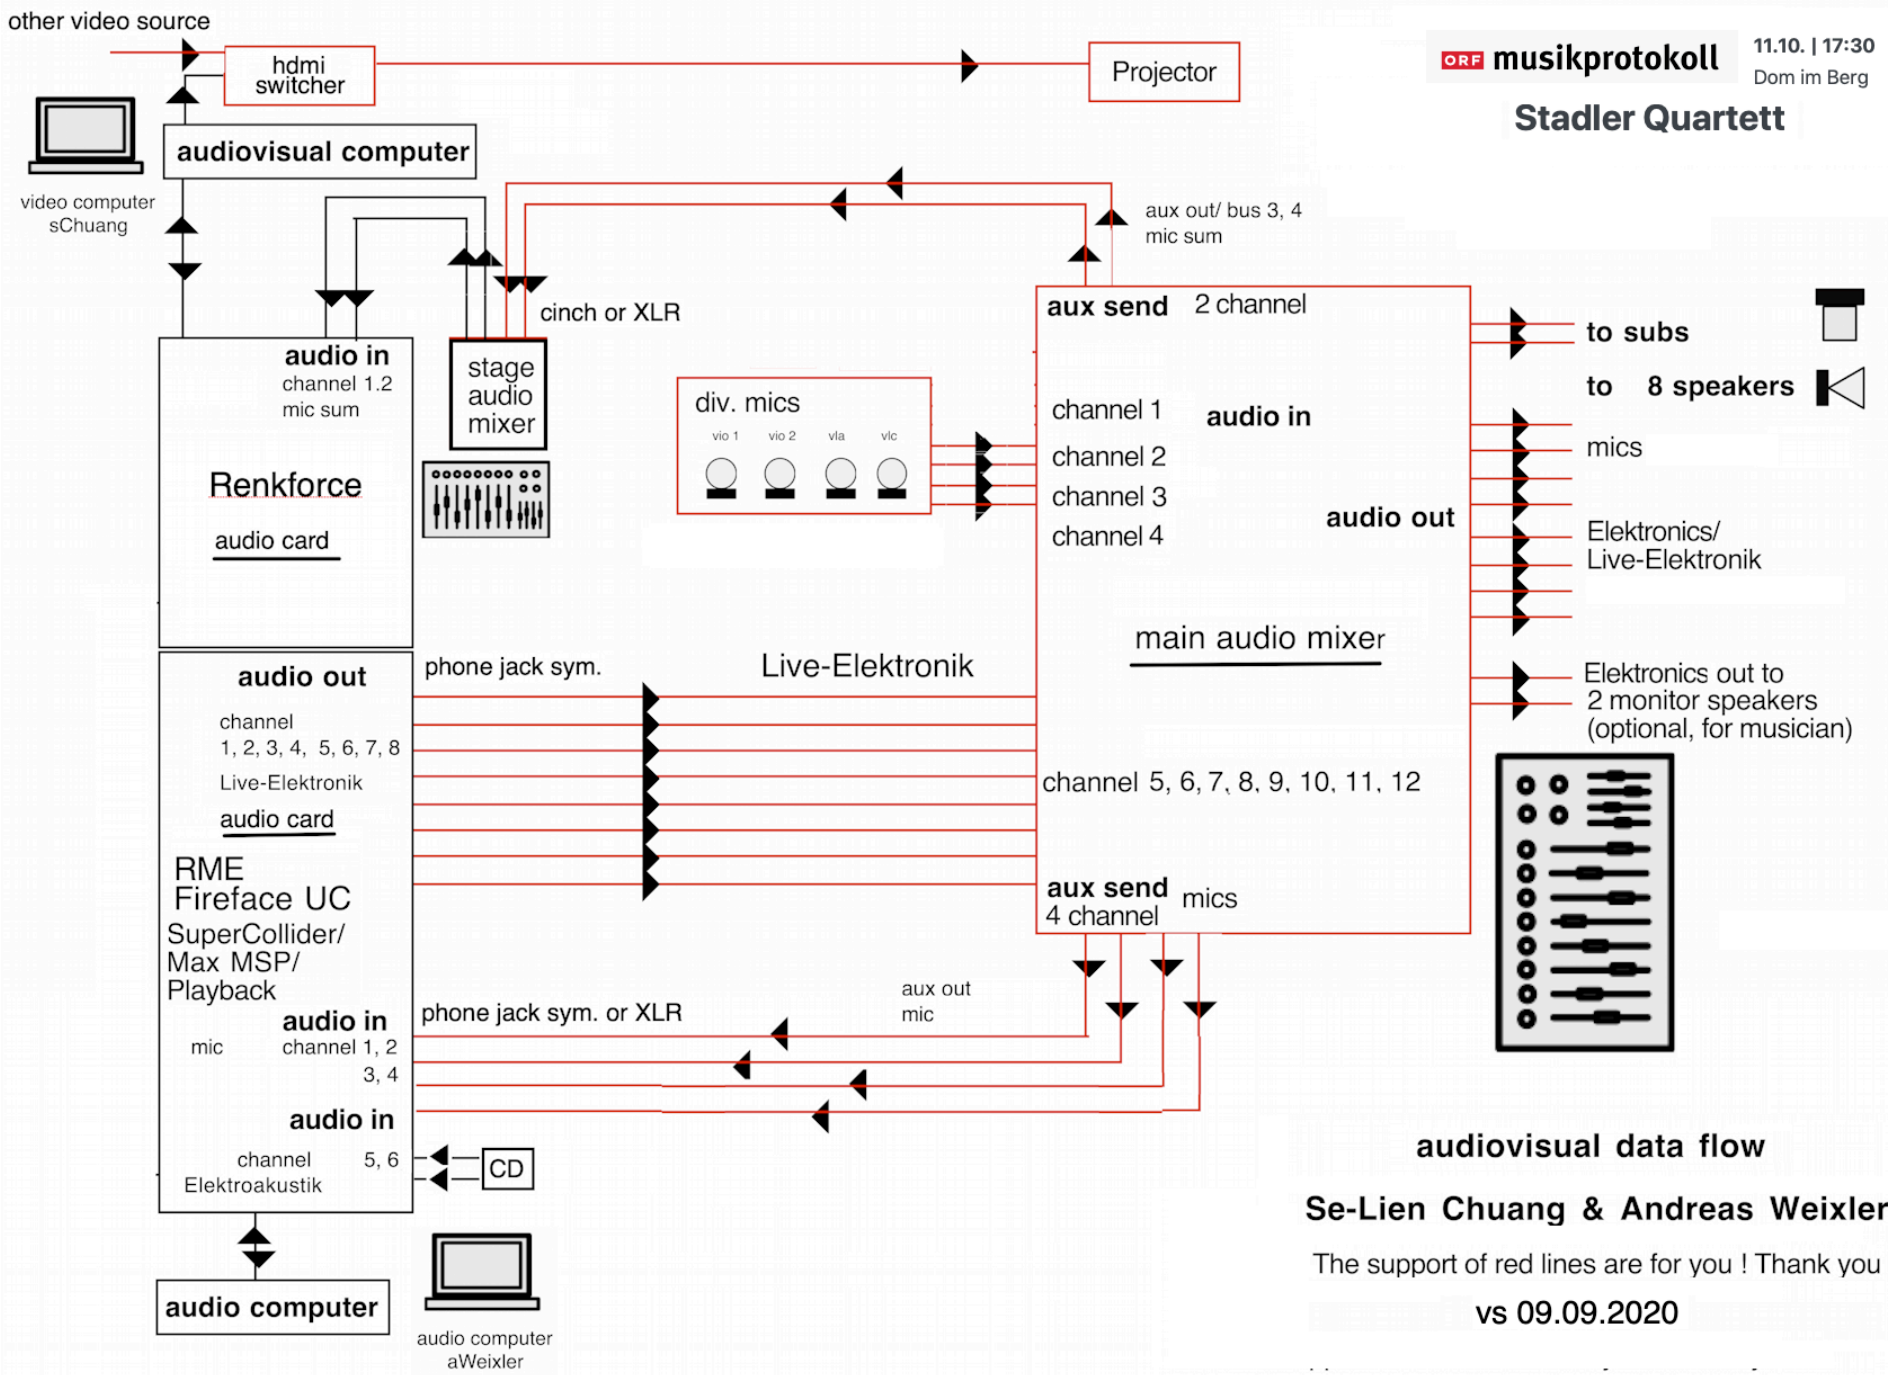

Stadler Quartett

audiovisual data flow

Se-Lien Chuang & Andreas Weixler

The support of red lines are for you ! Thank you

vs 09.09.2020